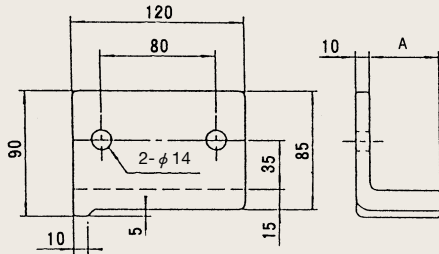

Shoes

Cast ductile iron, cast stainless steel

Plastic

Dimension A	Material	Mass (kg)
50	Cast Ductile Iron	1.6
	Cast Stainless Steel	
	Plastic	0.22
60	Cast Ductile Iron	1.7
	Cast Stainless Steel	
	Plastic	0.24
70	Cast Ductile Iron	1.8
	Cast Stainless Steel	
	Plastic	0.25

Note: Specify dimension A and the material when placing your order.