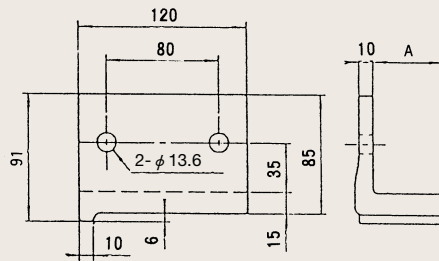

Shoes

Cast ductile iron, cast stainless steel

Plastic

Dimension A	Material	Mass (kg)
50	Cast Ductile Iron	1.6
	Cast Stainless Steel	
	Plastic	0.22
60	Cast Ductile Iron	1.7
	Cast Stainless Steel	
	Plastic	0.24
70	Cast Ductile Iron	1.8
	Cast Stainless Steel	
	Plastic	0.25

Note: Specify dimension A and the material when placing your order.